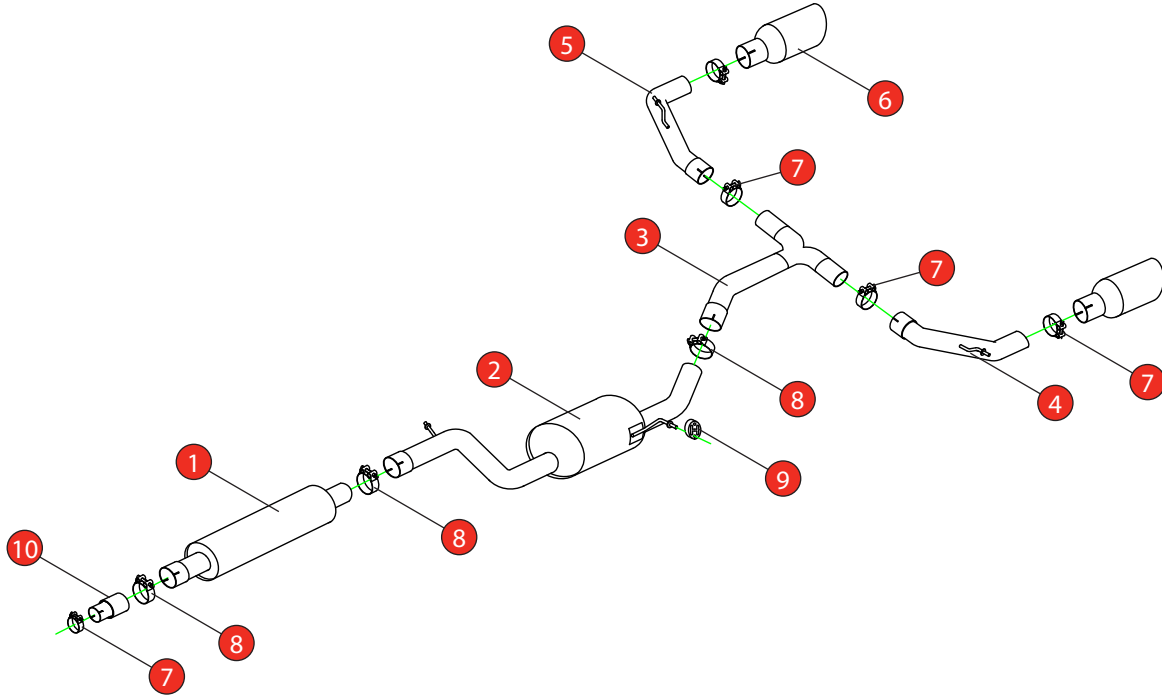

<b>Car</b>	Volkswagen Golf GTI MK8	<b>Part No.</b>	SVW064D
<b>Year</b>	2020-Current	<b>Fit Kits</b>	340FK
<b>Notes</b>	Where not supplied use original fittings	<b>Features</b>	Pipe Diameter:- 76mm

Estimated Fitting Time: 90 Minutes

NO.	PART NO.	DESCRIPTION	QTY
1	642VW	Resonated Front Pipe	1
2	644VW	Resonated Centre Pipe	1
3	720VW	'Y' Piece	1
4	800VW	L/H Trim Link Pipe	1
5	801VW	R/H Trim Link Pipe	1
6	Z023.10152	Polished Ø114mm Daytona Trim	2
<b>Fit Kit</b>			
7	Z016.10064	63-68mm Clamp	5
8	Z016.10062	79mm H/D Clamp	3
9	Z016.10057	Hanging Rubber	1
10	AD62	Adaptor (USE TO FIT TO O.E SYSTEM)	1

E-MARK	N/A
DATE	03/12/20
ISSUE	00
AUTHORISED	M.Ydlibi

**NOTE:** ENSURE SCORPION SYSTEM IS CLEAR OF MOVING PARTS AND ALL ORIGINAL FUNCTIONS WORK CORRECTLY.

STAY CONNECTED TO RED POWER.