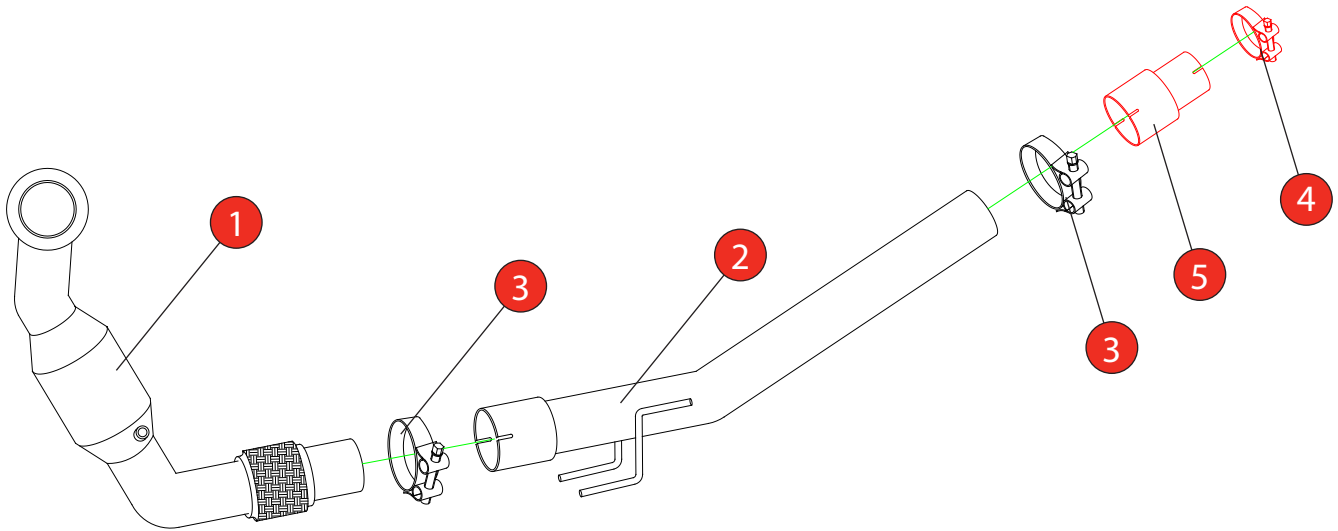

Car	Volkswagen Polo GTi 6C	Part No.	SVWX051
Year	2015-2017	Fit Kits	171FK
Notes	Where not supplied use original fittings	Features	Pipe Diameter:- 76mm/70mm

Estimated Fitting Time: 120 Minutes

NO.	PART NO.	DESCRIPTION	QTY
1	731VW	Downpipe With A High Flow Sports Catalyst	1
2	733VW	Front Pipe	1
Fit Kit			
3	Z016.10063	72mm H/D Clamp	2
4	Z016.10004	55-59mm Clamp (Only use when fitting to O.E cat-back system)	1
5	AD70	Adaptor (Only use when fitting to O.E cat-back system)	1

DATE	13/07/2023
ISSUE	01
AUTHORISED	S Shipley

NOTE: ENSURE SCORPION SYSTEM IS CLEAR OF MOVING PARTS AND ALL ORIGINAL FUNCTIONS WORK CORRECTLY.

STAY CONNECTED TO RED POWER.