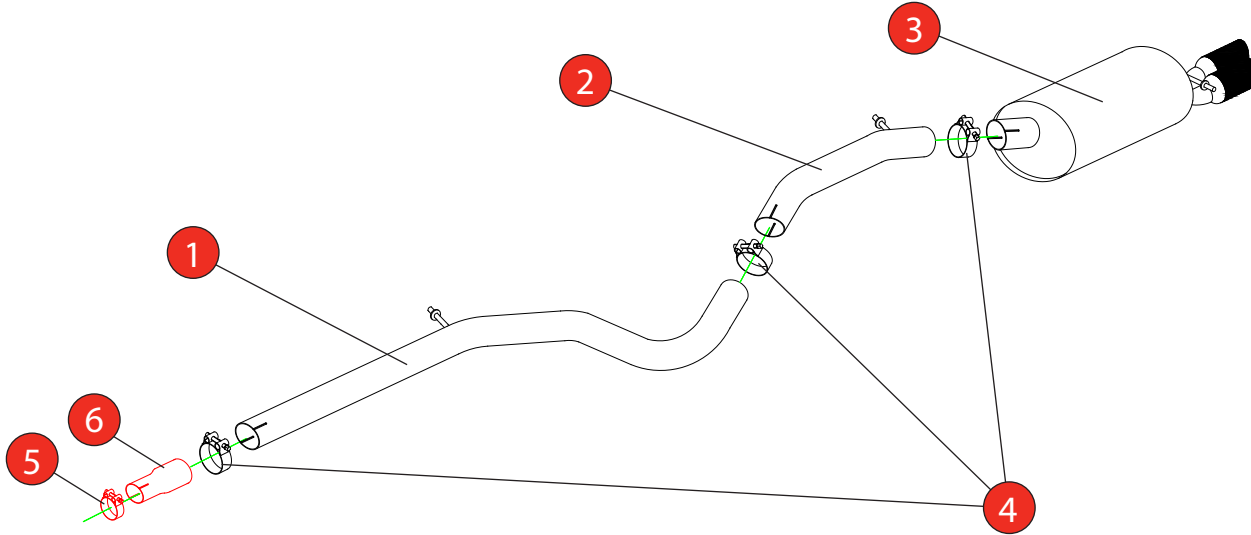

Car	Volkswagen Polo GTi 6C	Part No.	SVWS051C
Year	2015-Current	Fit Kits	249FK
Notes	Where not supplied use original fittings	Features	Pipe Diameter:- 70mm

Estimated Fitting Time: 60 Minutes

NO.	PART NO.	DESCRIPTION	QTY
1	674VW	Centre Section	1
2	675VW	Link Pipe	1
3	676VW64C	Rear Silencer With Black Ceramic Coated Daytona Trims	1
<b>Fit Kit</b>			
4	Z016.10063	72mm H/D Clamp	3
5	Z016.10004	55-59mm Clamp (Only use when fitting to O.E front)	1
6	AD41	Adaptor (Only use when fitting to O.E front)	1

E-MARK	N/A
DATE	10/08/16
ISSUE	00
AUTHORISED	M.Ydlibi

**NOTE:** ENSURE SCORPION SYSTEM IS CLEAR OF MOVING PARTS AND ALL ORIGINAL FUNCTIONS WORK CORRECTLY.

STAY CONNECTED TO RED POWER.