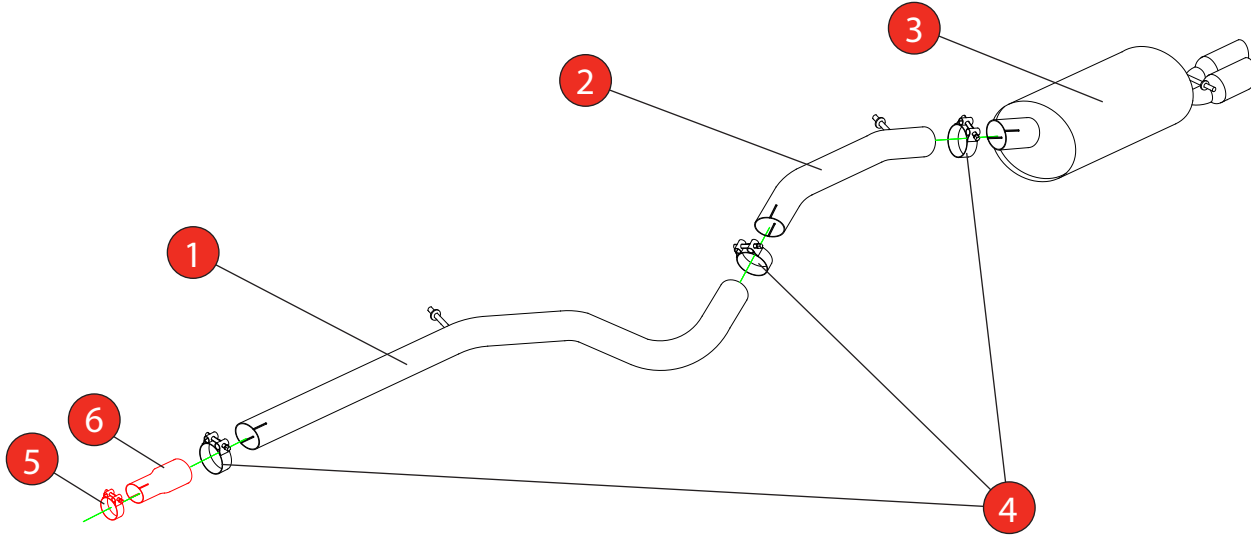

Car	Volkswagen Polo GTi 6C	Part No.	SVWS051
Year	2015-Current	Fit Kits	249FK
Notes	Where not supplied use original fittings	Features	Pipe Diameter:- 70mm

Estimated Fitting Time: 60 Minutes

NO.	PART NO.	DESCRIPTION	QTY
1	674VW	Centre Section	1
2	675VW	Link Pipe	1
3	676VW64	Rear Silencer With Twin Polished Daytona Trims	1
Fit Kit			
4	Z016.10063	72mm H/D Clamp	3
5	Z016.10004	55-59mm Clamp (Only use when fitting to O.E front)	1
6	AD41	Adaptor (Only use when fitting to O.E front)	1

E-MARK	N/A
DATE	10/08/16
ISSUE	00
AUTHORISED	M.Ydlibi

NOTE: ENSURE SCORPION SYSTEM IS CLEAR OF MOVING PARTS AND ALL ORIGINAL FUNCTIONS WORK CORRECTLY.

STAY CONNECTED TO RED POWER.