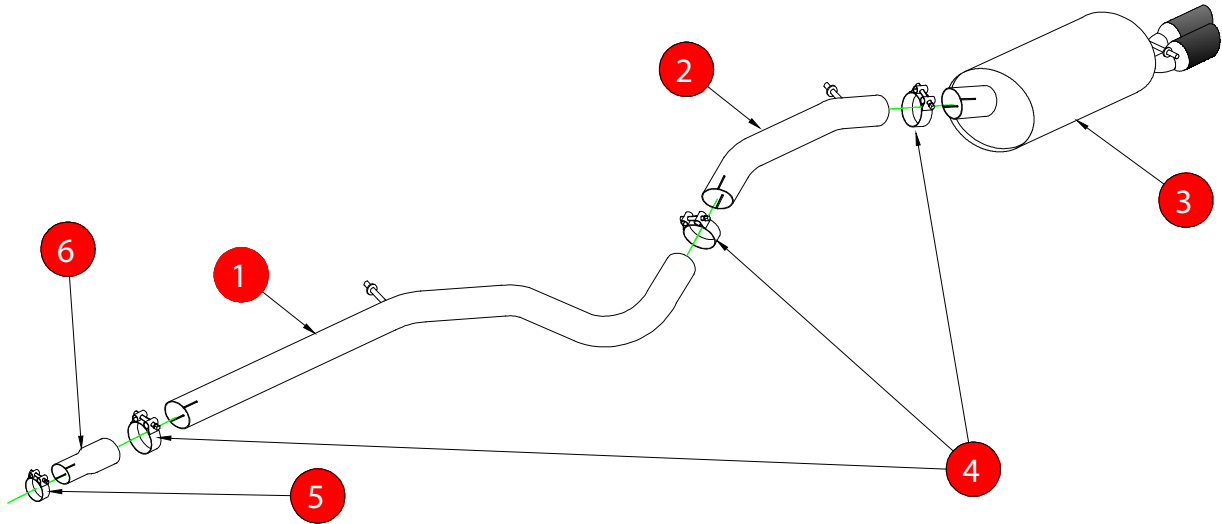

CAR	Volkswagen Polo GTi 1.4TSi 180PS	PART NO.	SVWS045C
YEAR	10-15	FIT KITS	170FK
NOTES	Where not supplied use original fittings	FEATURES	Pipe diameter:- 70mm/2.75"

NO.	PART NO.	DESCRIPTION	QTY
1	674VW	Centre Link Pipe	1
2	675VW	Rear Link Pipe	1
3	676VW64C	Rear Silencer	1
<b>Fit Kit</b>			
4	Z016.10063	72mm H/D Clamps	3
5	Z016.10004	55-59mm Clamp	1
6	AD04	Adaptor	1

E-MARK	N/A
DATE	19/18/16
ISSUE	02
AUTHORISED	T.ROWLEY

**NOTE:** ENSURE SCORPION SYSTEM IS CLEAR OF MOVING PARTS AND ALL ORIGINAL FUNCTIONS WORK CORRECTLY.