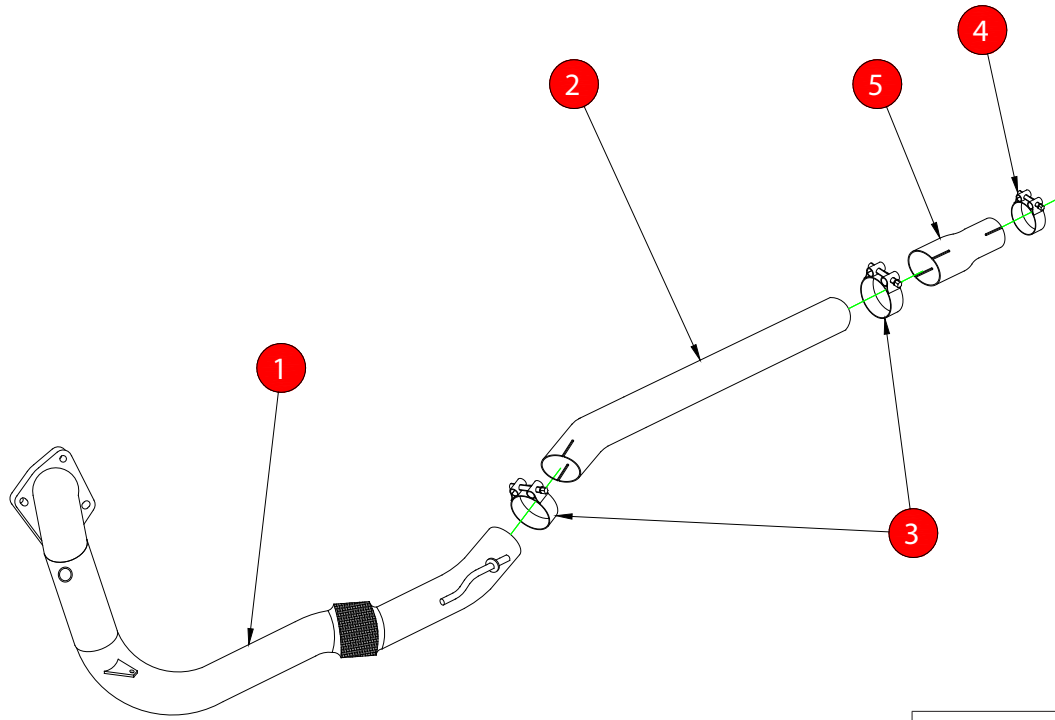

FITTING INSTRUCTIONS

[]

CAR	Volkswagen Polo GTi 1.4TSi 180PS	PART NO.	SVWCS045
YEAR	10-15	FIT KITS	171FK
NOTES	Where not supplied use original fittings	FEATURES	Pipe diameter:- 70mm/2.75"

NO.	PART NO.	DESCRIPTION	QTY
1	669VW	Turbo Downpipe De-cat	1
2	671VW	Front No Silencer	1
Fit Kit			
3	Z016.10063	70mm HD Clamps	2
4	Z016.10004	55-59mm Clamp	1
5	AD70	Adaptor	1

CLASSIFICATION	Motorsport Use Only
HOMOLOGATED	No
DATE	19/08/16
ISSUE	03
AUTHORISED	T.ROWLEY

NOTE: ENSURE SCORPION SYSTEM IS CLEAR OF MOVING PARTS AND ALL ORIGINAL FUNCTIONS WORK CORRECTLY.