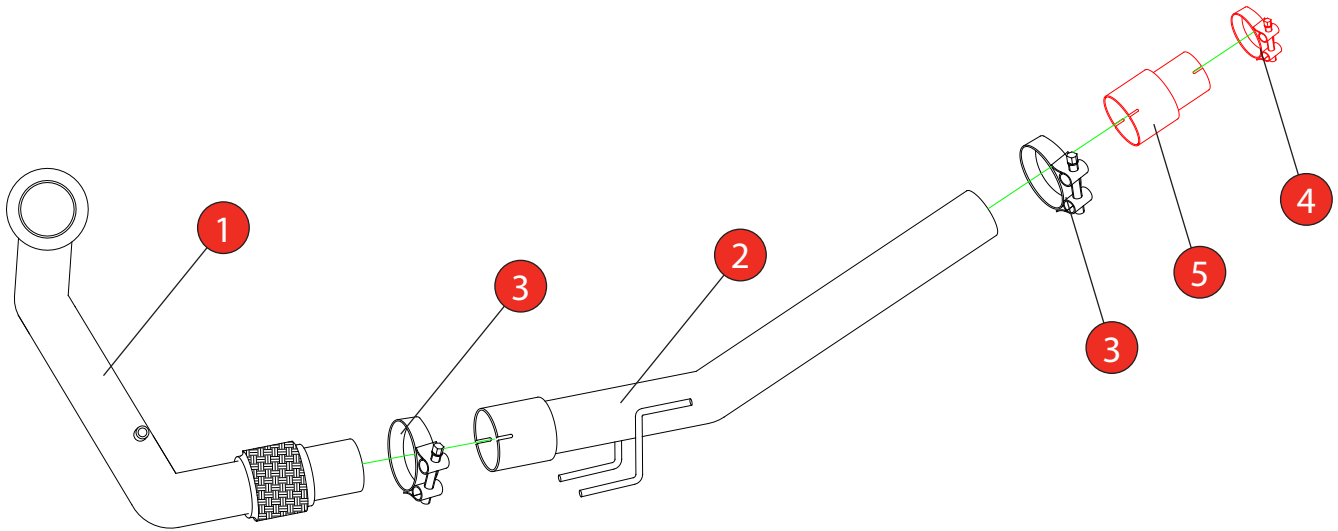

Car	Volkswagen Polo GTi 6C	Part No.	SVWC051
Year	2015-2017	Fit Kits	171FK
Notes	Where not supplied use original fittings	Features	Pipe Diameter:- 76mm/70mm

Estimated Fitting Time: 120 Minutes

NO.	PART NO.	DESCRIPTION	QTY	CLASSIFICATION	Motorsport Use Only
1	732VW	De-cat Downpipe	1	HOMOLOGATED	No
2	733VW	Front Pipe	1	DATE	13/07/2023
Fit Kit				ISSUE	02
3	Z016.10063	72mm H/D Clamp	2	AUTHORISED	S Shipley
4	Z016.10004	55-59mm Clamp (Only use when fitting to O.E cat-back system)	1		
5	AD70	Adaptor (Only use when fitting to O.E cat-back system)	1		

NOTE: ENSURE SCORPION SYSTEM IS CLEAR OF MOVING PARTS AND ALL ORIGINAL FUNCTIONS WORK CORRECTLY.

STAY CONNECTED TO RED POWER.