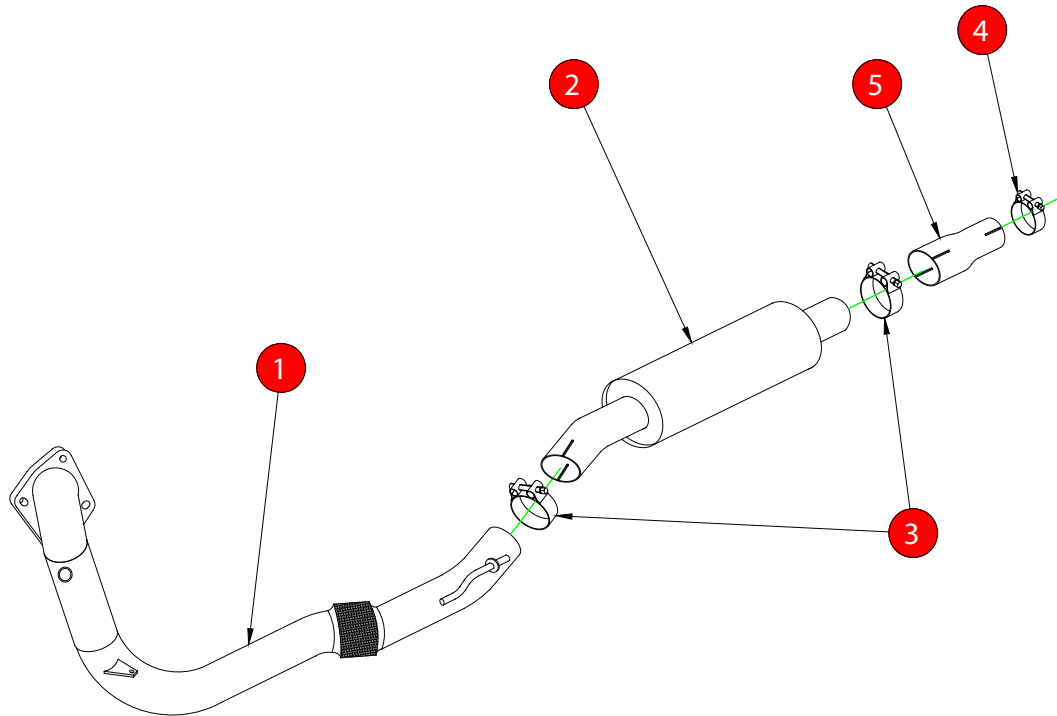

FITTING INSTRUCTIONS

CAR	Volkswagen Polo GTi 1.4TSi 180PS	PART NO.	SVWC045
YEAR	10-15	FIT KITS	171FK
NOTES	Where not supplied use original fittings	FEATURES	Pipe diameter:- 70mm/2.75"

NO.	PART NO.	DESCRIPTION	QTY
1	669VW	Turbo Downpipe De-cat	1
2	672VW	Front Silencer	1
<b>Fit Kit</b>			
3	Z016.10063	70mm HD Clamps	2
4	Z016.10004	55-59mm Clamp	1
5	AD70	Adaptor	1