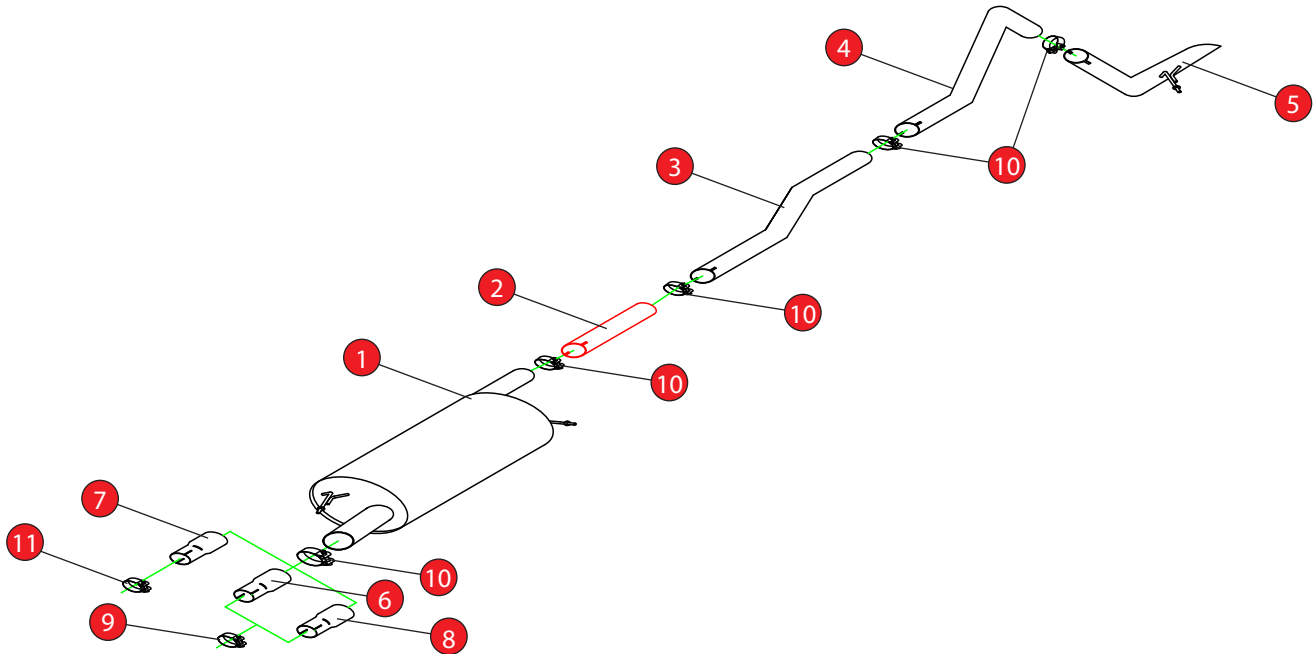

Case 9

CAR	VW Transporter T5 / T6	PART NO.	SVW047S
YEAR	VARIES	FIT KITS	205FK
NOTES	VARIES	FEATURES	N/A

Scorpion Exhaust Cat-back system Stealth

fits to:

VW Transporter T5 SWB & LWB, 2WD & 4Motion 2.5 TDi (130ps & 174ps) 03-09
 VW Transporter T5 SWB & LWB, 2WD & 4Motion 2.0 (84ps & 102ps) 10-15
 VW Transporter T5 SWB & LWB, 2WD & 4Motion 2.0 (140ps) 10-15

Scorpion Exhaust Particulate Filter-back Stealth

fits to:

VW Transporter T5 SWB & LWB, 2WD & 4Motion 2.0 BiTDi (180ps) 10-15
 VW Transporter T6 SWB & LWB, 2WD & 4Motion 2.0 BiTDi (204ps) 15-Current

Parts in this kit

1x 698VW
 1x 707VW
 1x 776VW
 1x 777VW
 1x 701VW
 1x AD03
 1x AD04
 1x AD98
 1x Z016.10064
 5x Z016.10063
 1x Z016.10004

CAR	VW Transporter T5 / T6	PART NO.	SVW0475
YEAR	VARIES	FIT KITS	205FK
NOTES	Where not supplied use original fittings. Only use Item 2 when fitting Scorpion exhaust to a long wheel base model.	FEATURES	Pipe diameter:- 70mm , 2 3/4"

NO.	PART NO.	DESCRIPTION	QTY
1	698VW	Resonated Centre Section	1
2	707VW	Link Pipe (Only use when fitting Scorpion exhaust to long wheel base models)	1
3	776VW	Centre Pipe	1
4	777VW	Link Pipe	1
5	701VW	Tail Pipe With Stealth Trim	1
Fit Kit			
6	AD03	Adaptor	1
7	AD04	Adaptor (Use when fitting to 1.9 engine vehicles only.)	1
8	AD98	Adaptor (Use when fitting to T6 model)	1
9	Z016.10064	63 - 68 Clamp	1
10	Z016.10063	72mm H/D Clamp	5
11	Z016.10004	55 - 59 Clamp	1