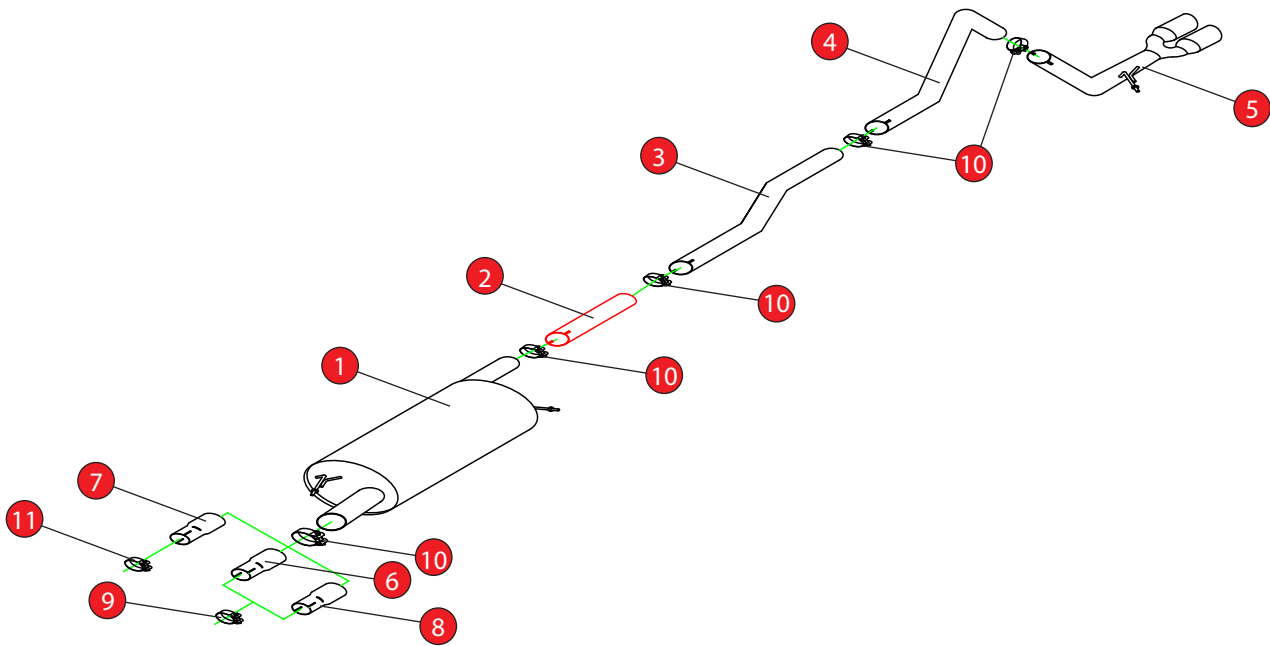

Case 9

CAR	VW Transporter T5 / T6	PART NO.	SVW047D
YEAR	VARIES	FIT KITS	205FK
NOTES	VARIES	FEATURES	N/A

Scorpion Exhaust Cat-back system Daytona

fits to:

VW Transporter T5 SWB & LWB, 2WD & 4Motion 2.5 TDi (130ps & 174ps) 03-09
 VW Transporter T5 SWB & LWB, 2WD & 4Motion 2.0 (84ps & 102ps) 10-15
 VW Transporter T5 SWB & LWB, 2WD & 4Motion 2.0 (140ps) 10-15

Scorpion Exhaust Particulate Filter-back Daytona

fits to:

VW Transporter T5 SWB & LWB, 2WD & 4Motion 2.0 BiTDi (180ps) 10-15
 VW Transporter T6 SWB & LWB, 2WD & 4Motion 2.0 BiTDi (204ps) 15-Current

Parts in this kit

1x 698VW
 1x 707VW
 1x 776VW
 1x 777VW
 1x 702VW64
 1x AD03
 1x AD04
 1x AD98
 1x Z016.10064
 5x Z016.10063
 1x Z016.10004

CAR	VW Transporter T5 / T6	PART NO.	SVW047D
YEAR	VARIES	FIT KITS	205FK
NOTES	Where not supplied use original fittings. Only use Item 2 when fitting Scorpion exhaust to a long wheel base model.	FEATURES	Pipe diameter:- 70mm , 2 3/4"

NO.	PART NO.	DESCRIPTION	QTY
1	698VW	Resonated Centre Section	1
2	707VW	Link Pipe (Only use when fitting Scorpion exhaust to long wheel base models)	1
3	776VW	Centre Pipe	1
4	777VW	Link Pipe	1
5	702VW64	Tail Pipe With Daytona Trims	1
Fit Kit			
6	AD03	Adaptor	1
7	AD04	Adaptor (Use when fitting to 1.9 engine vehicles only.)	1
8	AD98	Adaptor (Use when fitting to T6 model)	1
9	Z016.10005	63 - 68 Clamp	1
10	Z016.10063	72mm H/D Clamp	5
11	Z016.10004	55 - 59 Clamp	1